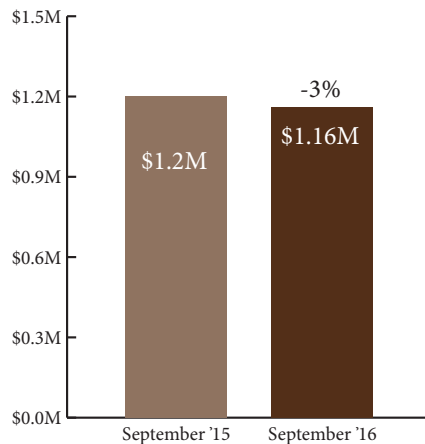

*Median Sales Price*

CARMEL

CARMEL VALLEY

PEBBLE BEACH

## Total Closed Sales Dollars