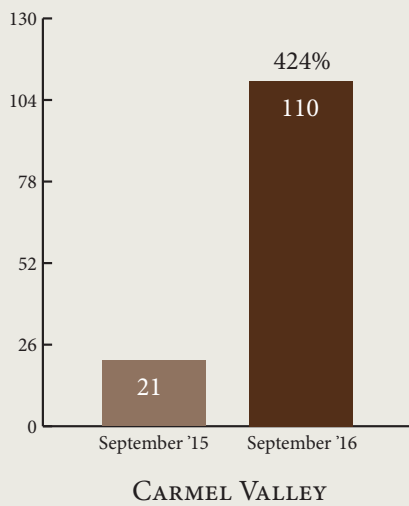

Average Days on Market