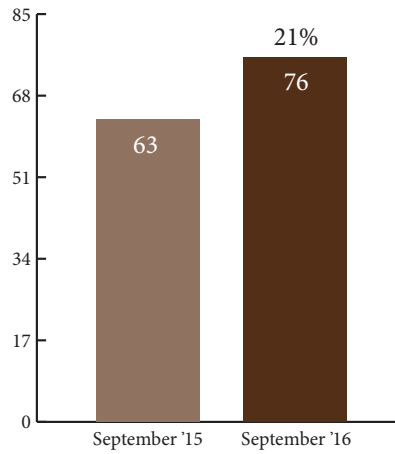

CARMEL VALLEY