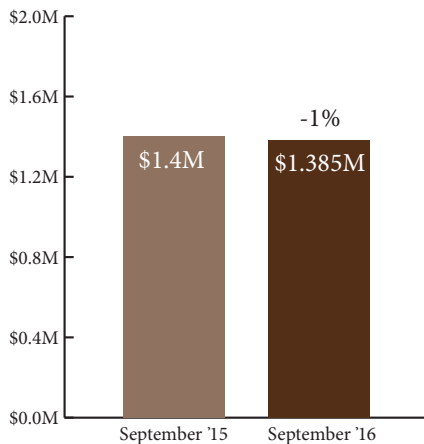

*Median Sales Price*

CARMEL

CARMEL VALLEY

PEBBLE BEACH

## Total Closed Sales Dollars