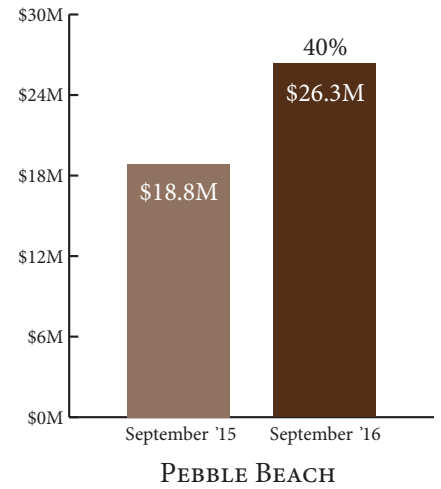

*Median Sales Price*

CARMEL

CARMEL VALLEY

PEBBLE BEACH

## Total Closed Sales Dollars