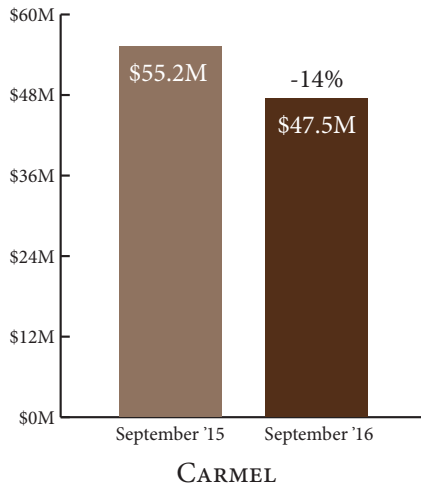

*Median Sales Price*

CARMEL

CARMEL VALLEY

PEBBLE BEACH

## Total Closed Sales Dollars