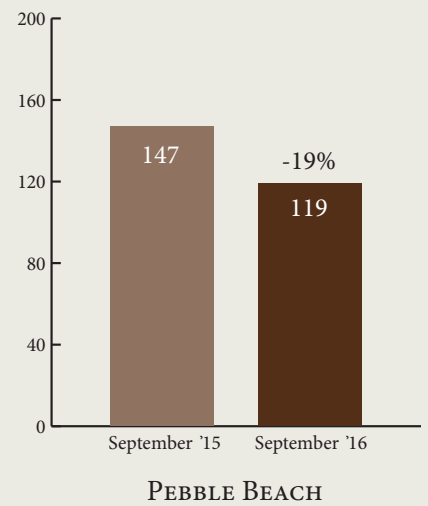

Average Days on Market