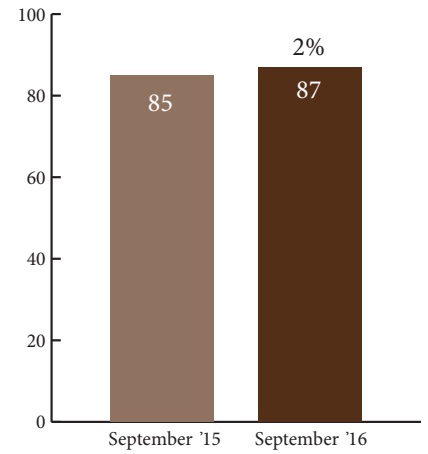

PEBBLE BEACH